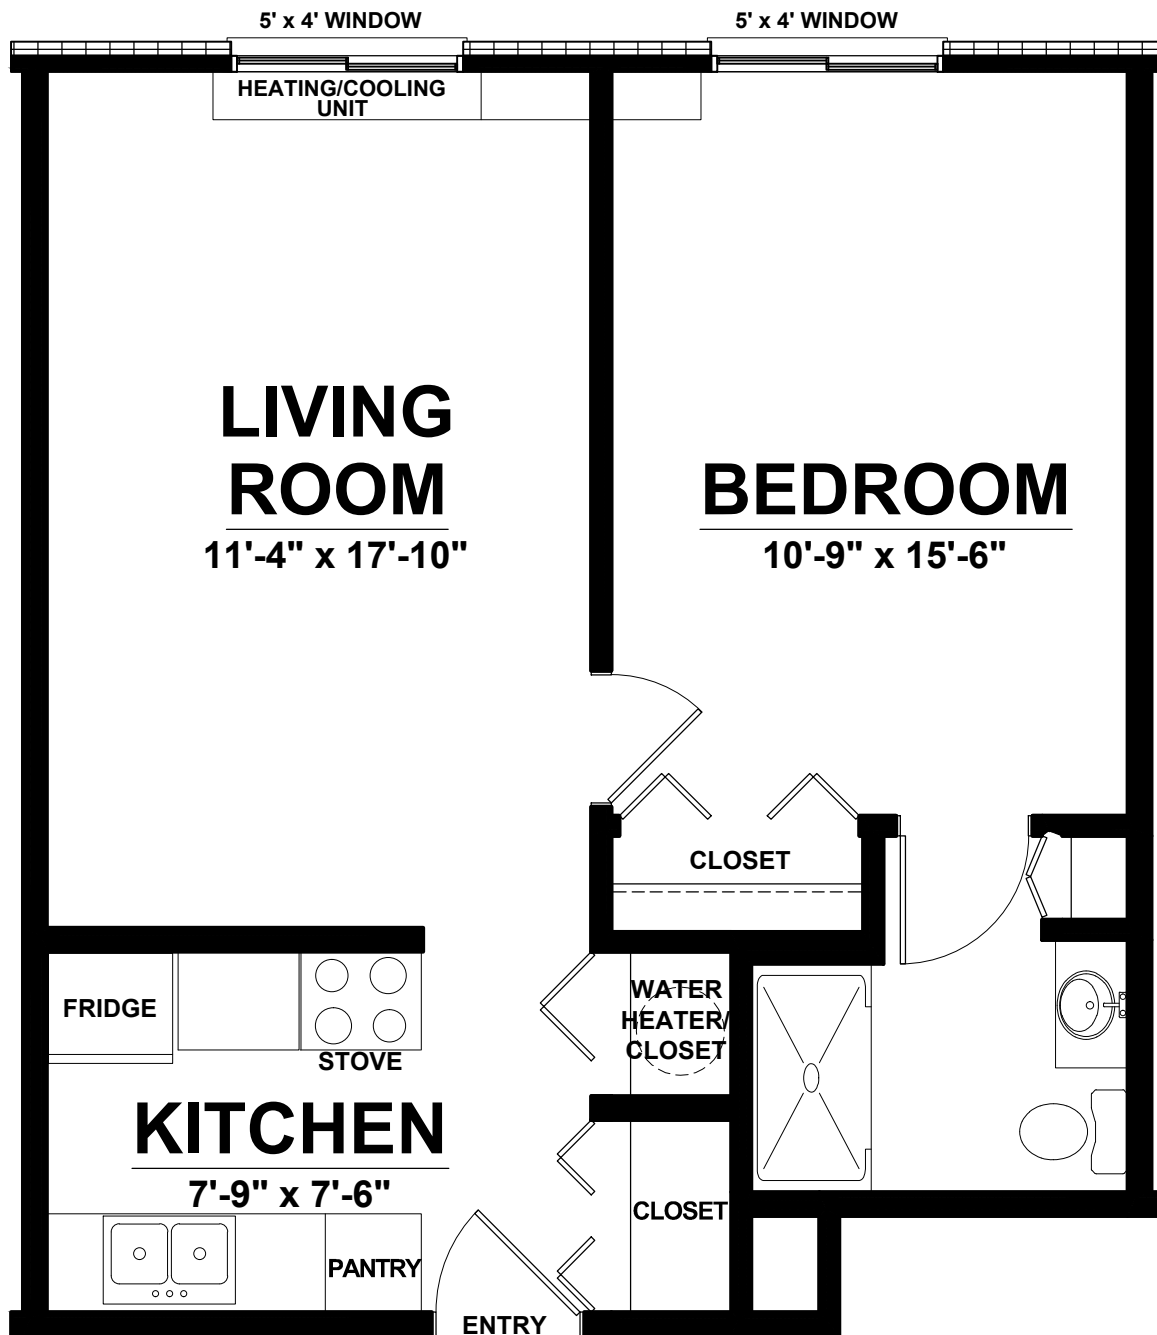

HERITAGE HAVEN

ONE BEDROOM

KITCHEN LEFT

Scale: 1/4" = 1'-0"
600 Sq. Ft.